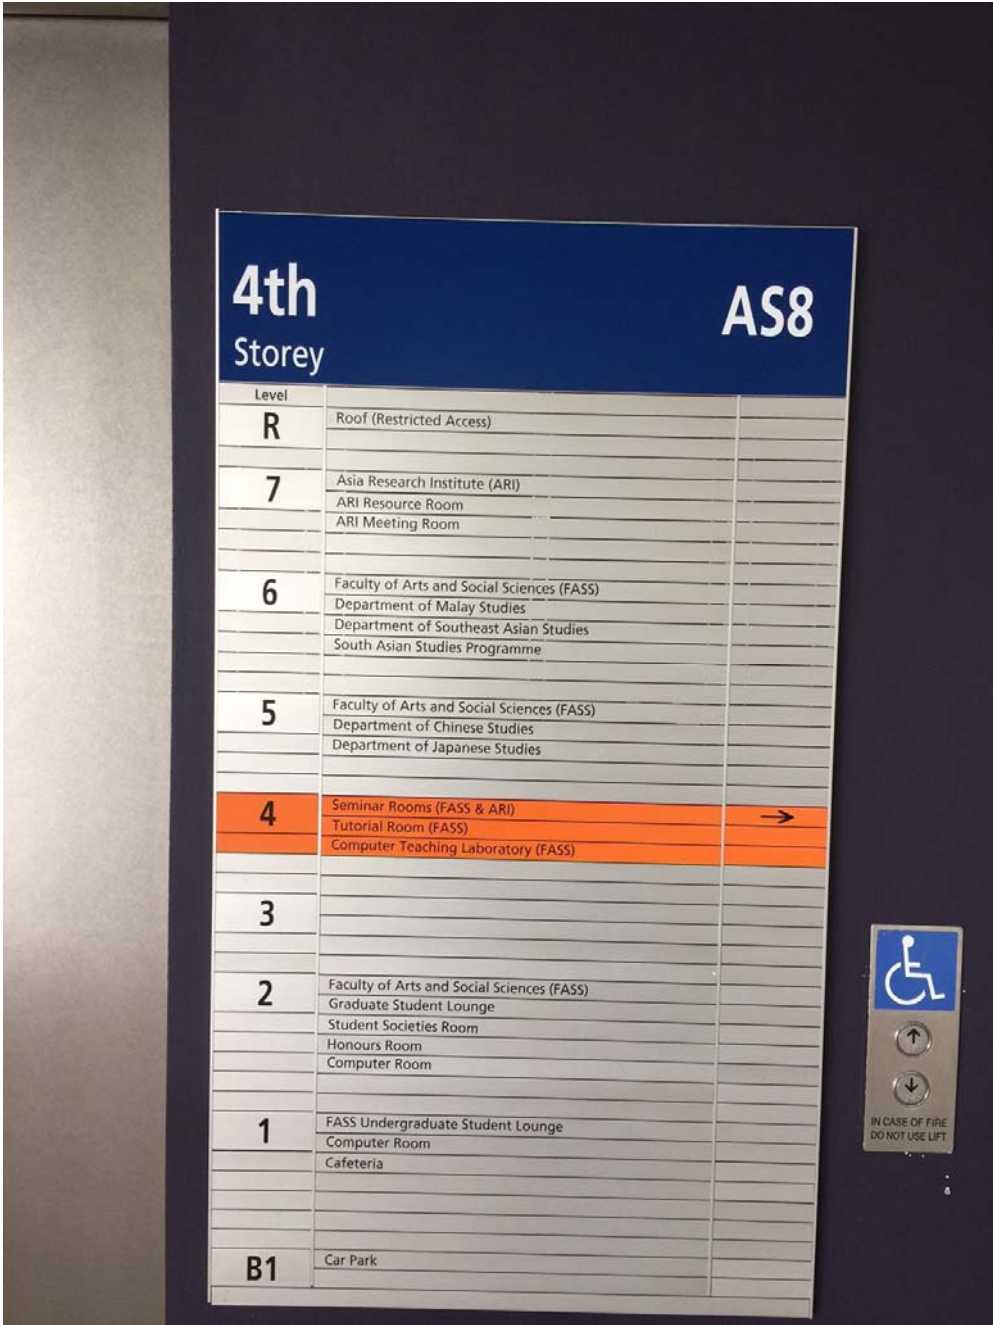

The Department of Economics, National University of Singapore is located at

Block AS2, #06-02

1 Arts Link, Singapore 117568

<http://map.nus.edu.sg/#page=map&long=103.7710991&lat=1.295333899>

You may wish to alight at **NUS Block AS8** (10 Kent Ridge Crescent, Singapore 119260; **next to the Central Library**).

Take the **lift** at Block **AS8** to **level 4**,

At level 4, **turn Left** and keep **Left**. After the ramp, **turn Right**, walking towards **AS1**, following the **yellow** ceiling,

At the **OCBC ATM machine**, turn **Right** and walk down the staircase,

Keep **Right** (you will see **lockers on the right side**) and **turn Right**, to AS2 level 6, NUS Department of Economics.

Please ask the people around if you find yourself lost ☺